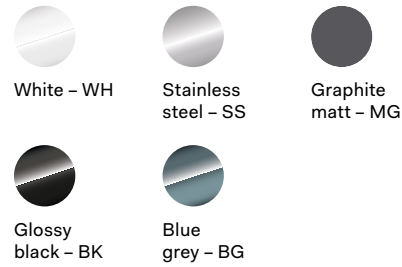

All colors & finishes

MSRP \$11,378 Standard

60" wall-mounted
hood

UAG60

All colors

MSRP \$7,571

UANB60

All colors & finishes

MSRP \$14,000

Professional Plus

Color range
Body

Finishes
Knobs, handles, feet, frames

Solid door version
Optional

Order code: add letter "Q" before the "N" letter
~~MSRP \$1,350~~

30" Range
Dual Fuel or Induction