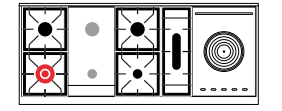

UP48FNMP

Brass/Copper/Chrome/
Burnished

MSRP \$20,515
Induction

UPI486NMP

Brass/Copper/Chrome/
Burnished

MSRP \$21,086

60" Range
Dual Fuel

7 burners + fry top + coup de feu