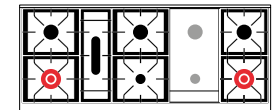

Satin

~~MSRP \$21,086~~

60" Range
Dual Fuel

7 burners + fry top + coup de feu

UP60FSWMP

Satin

~~MSRP \$24,929~~
9 burners fry top

UP60FWMP